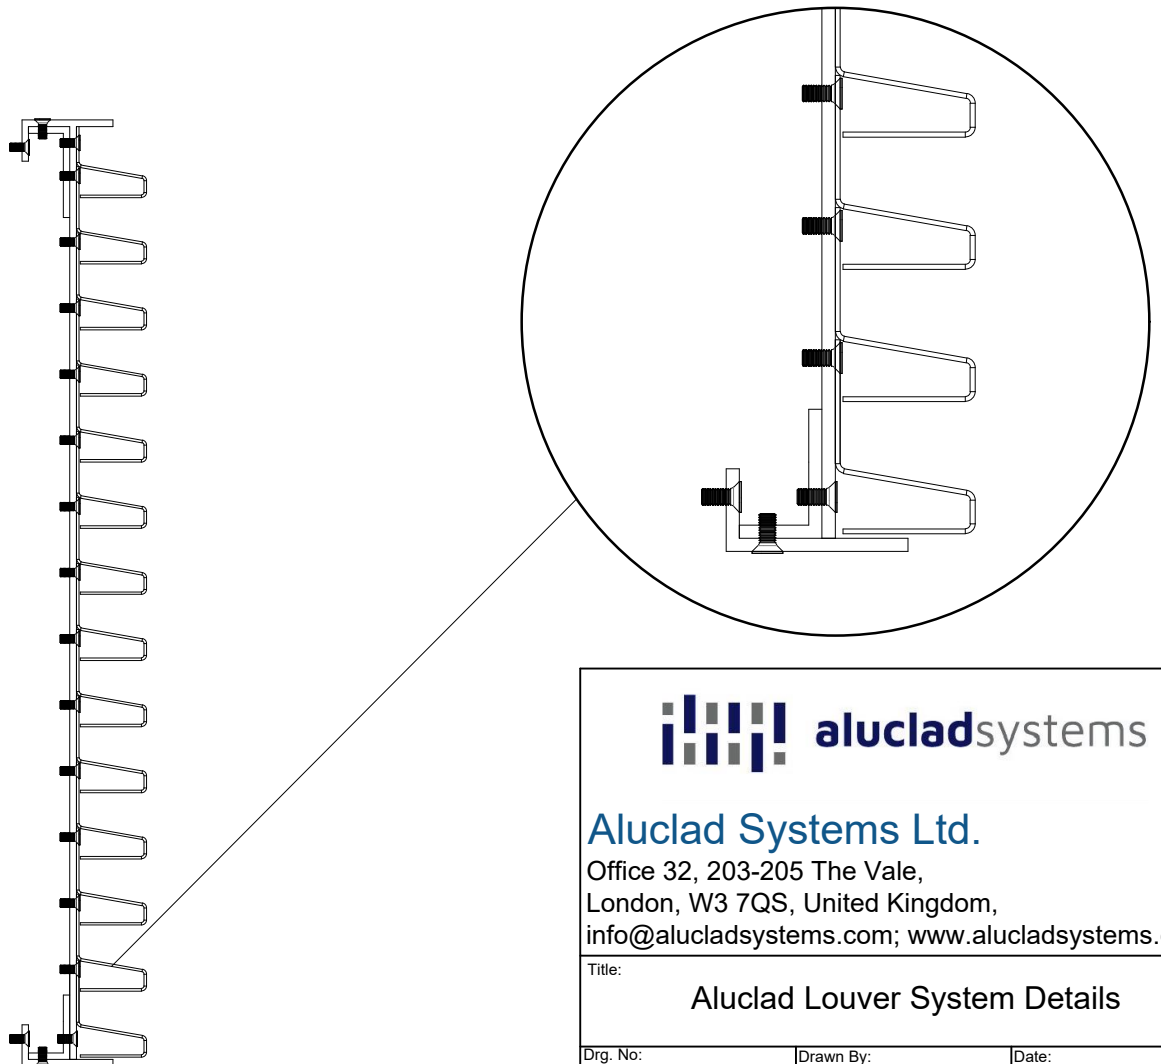

Aluclad Louver System - Typical Detail

Aluclad Louver System - Typical Section

Aluclad Systems Ltd.

Office 32, 203-205 The Vale,
 London, W3 7QS, United Kingdom,
 info@alucladsystems.com; www.alucladsystems.com

Title: Aluclad Louver System Details		
Dwg. No: ACL-LOU-001	Drawn By: PF	Date: 29.02.20
Scale 1:4 @A4	Checked by: Aluclad Systems	Rev: A