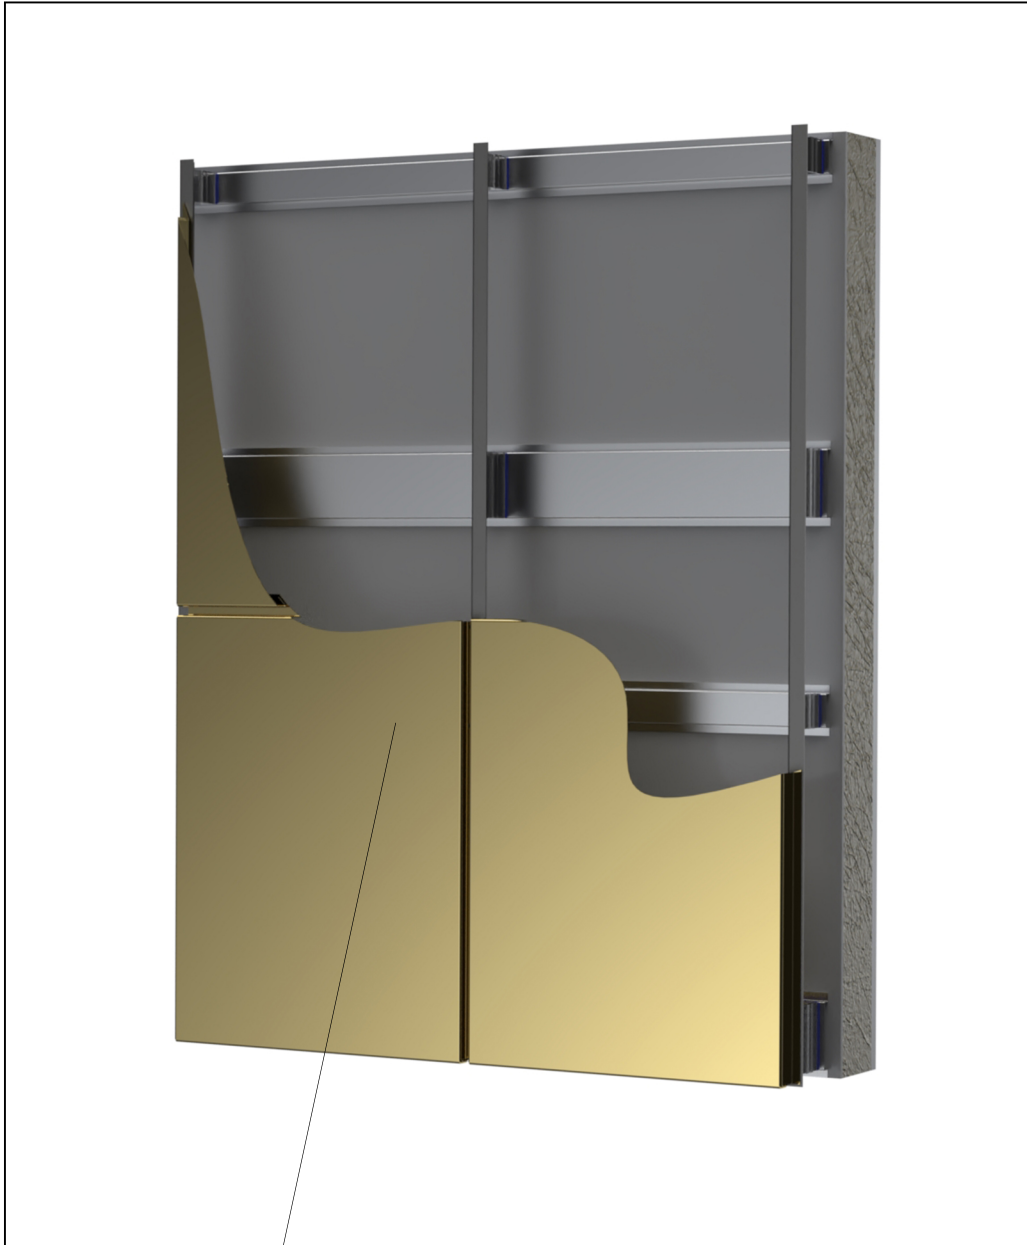

### 3D Real View

#### Aluclad Systems Ltd.

Office 32, 203-205 The Vale,  
London, W3 7QS, United Kingdom,  
info@alucladsystems.com; www.alucladsystems.com

Title:  
**Discrete Elevation 3D - "Real View"**

Drg. No: DIS-CAS-014	Drawn By: PF	Date: 29.02.20
Scale 1:4 @A4	Checked by: Aluclad Systems	Rev: A