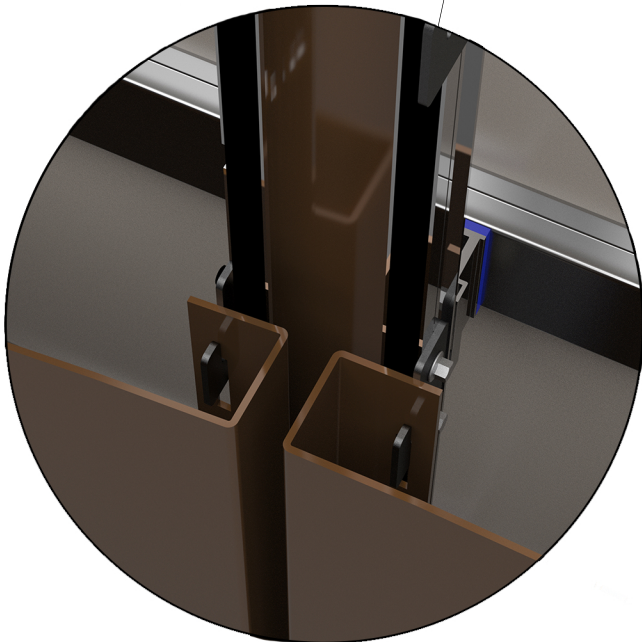

3D Real View

Aluclad Systems Ltd.

Office 32, 203-205 The Vale,
London, W3 7QS, United Kingdom,
info@alucladsystems.com; www.alucladsystems.com

Title:
Interlock Elevation 3D - "Real View"

Drg. No: INT-CAS-012	Drawn By: PF	Date: 29.02.20
Scale 1:4 @A4	Checked by: Aluclad Systems	Rev: A